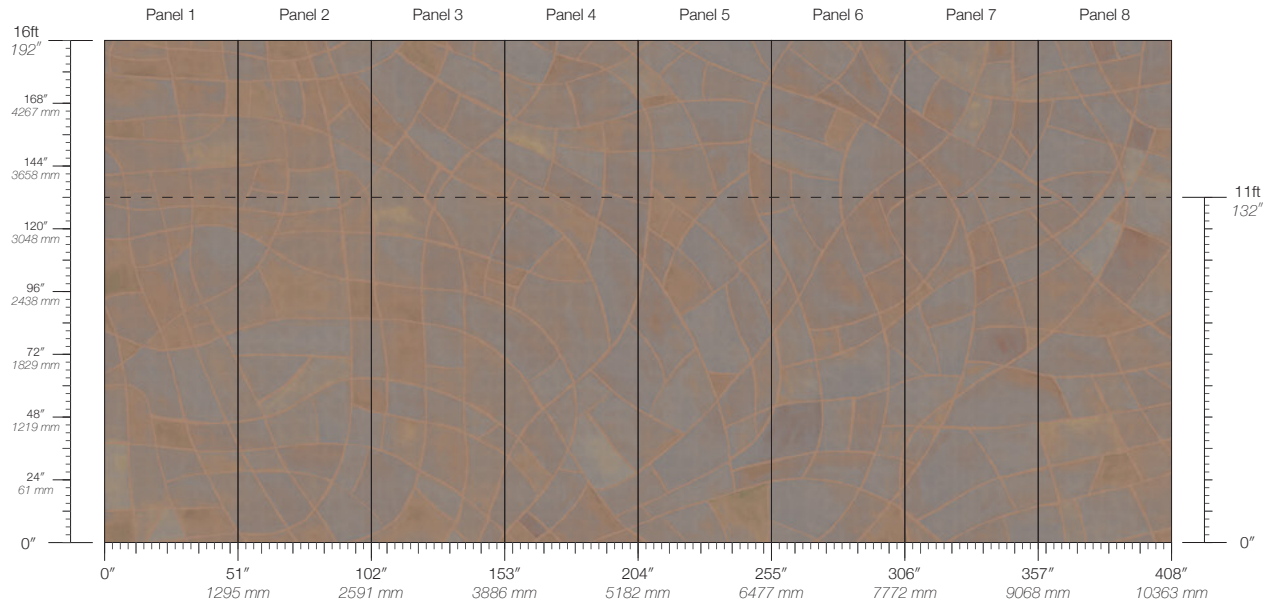

Tapestry Luminary

Suitable for residential and commercial projects

COLOR

Luminary

STOCK

Made to order

REPEAT

Non-repeating

CONTACT

sales@calicowallpaper.com
+1 718 243 1705
57 Lispenard Street
New York, NY 10013 USA

ITEM

6311

MINIMUM

1 panel

LEAD TIME

4 weeks to print

CONTENT

Type II Vinyl

MAINTENANCE

Water-based cleanser

ORIGIN

USA

DISCLAIMER

Panel maps represent mural artwork only. Reference the physical sample for color and texture.

PANEL WIDTH

51" / 1295 mm trimmed

FLAMMABILITY

ASTM E84 Adhered Class A

DETAILS

Custom options available

PANEL HEIGHT

132" / 3353 mm standard
192" / 4877 mm extended

PRICE

Available upon request